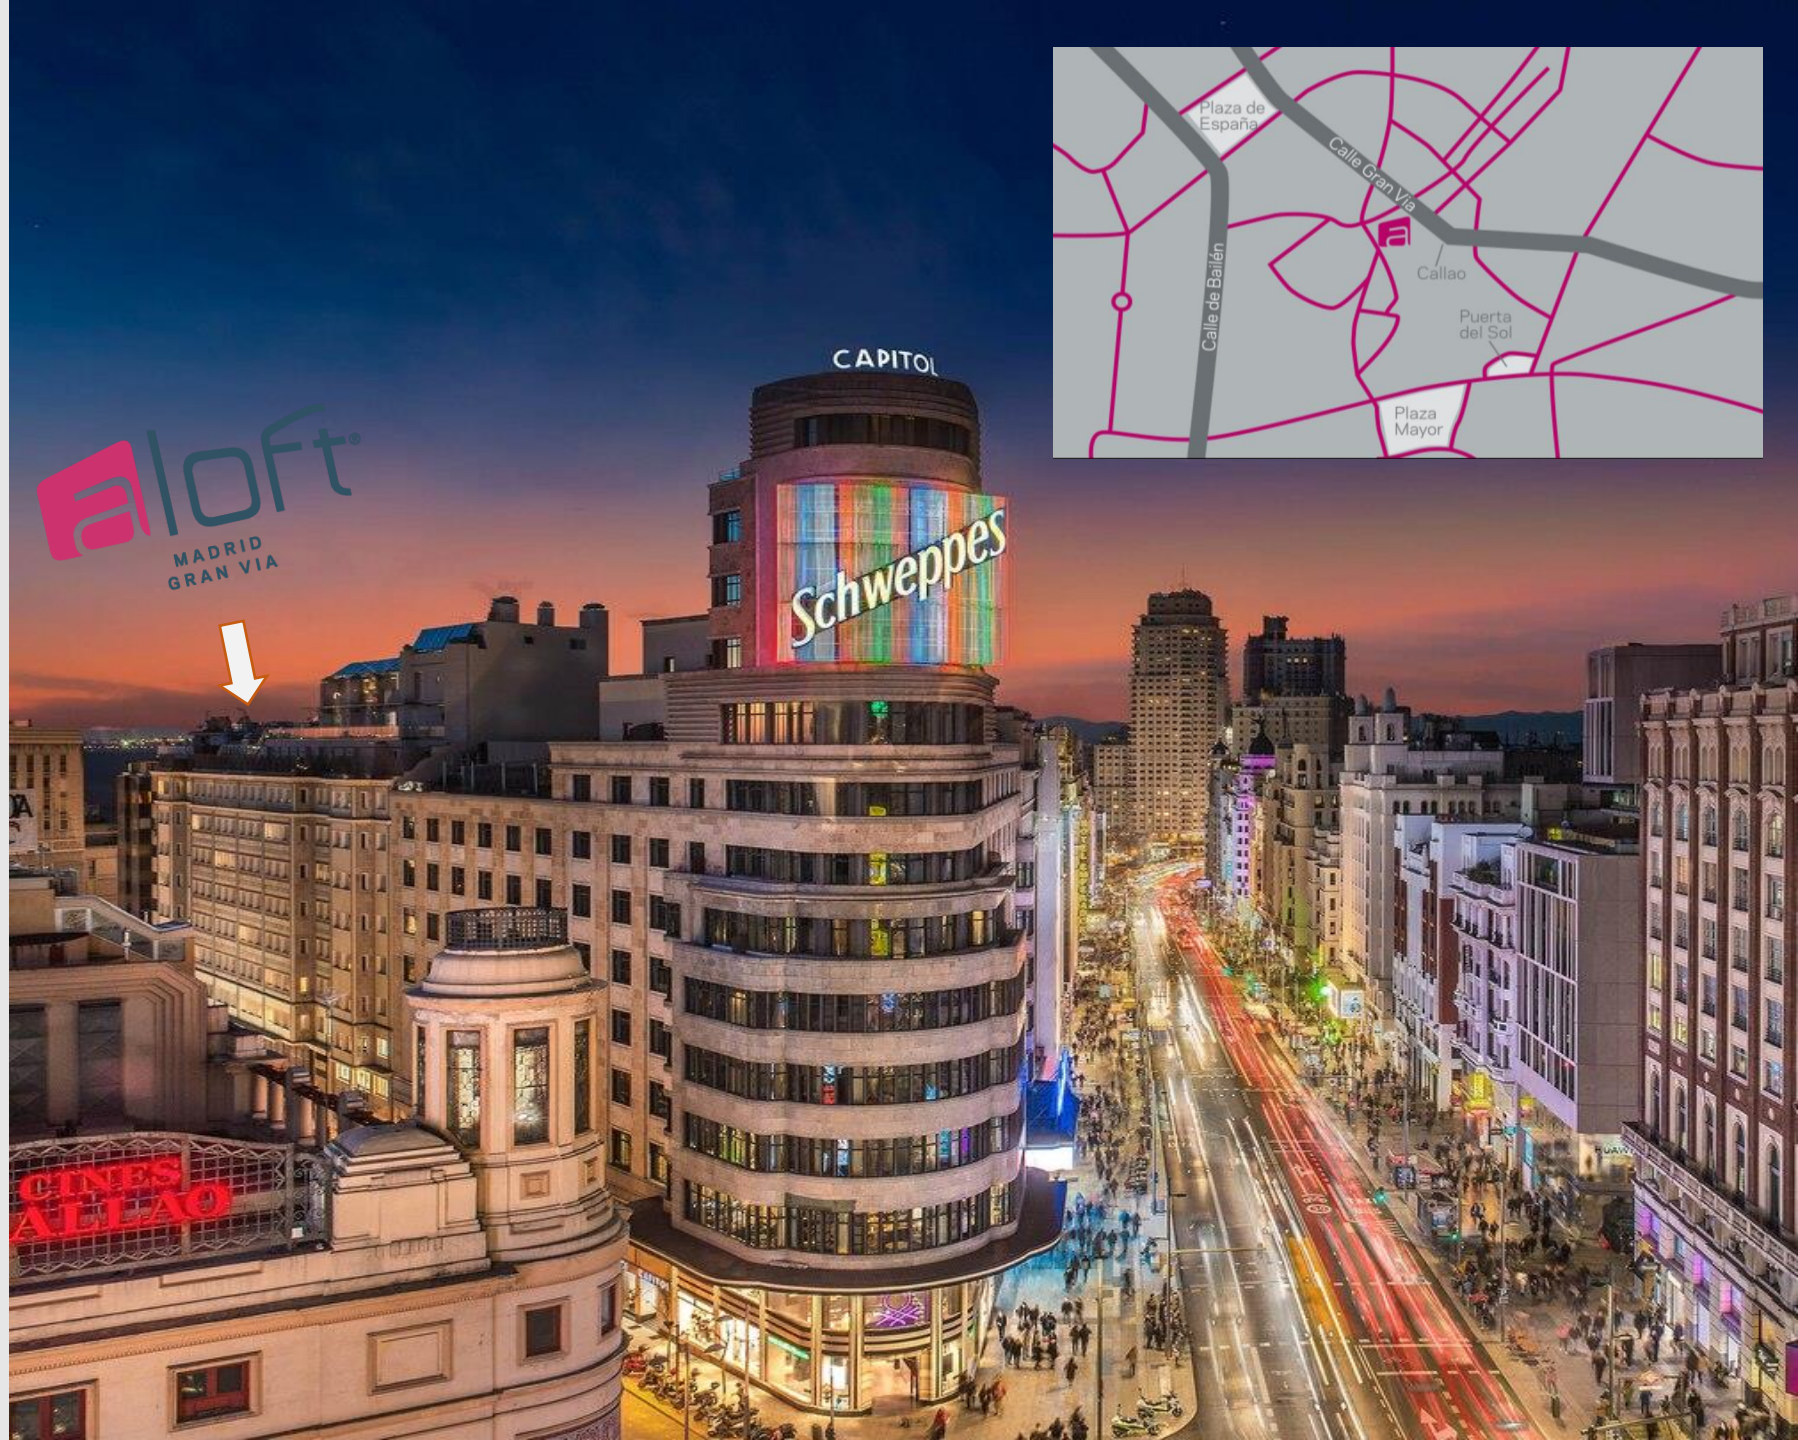

The Aloft logo is centered in the upper half of the image. It features a stylized, rounded 'a' in a vibrant pink color, followed by the word 'loft' in a dark blue, lowercase, sans-serif font. A registered trademark symbol (®) is positioned to the upper right of the 't'.

# Location

In the heart of Madrid, by the shopping and entertainment district of Gran Vía and Callao

15 km and a 20 - 25-minute taxi ride from and to Madrid Airport - Barajas Adolfo Suárez.

2 minutes away from underground stations of Santo Domingo, Callao and Gran Vía.